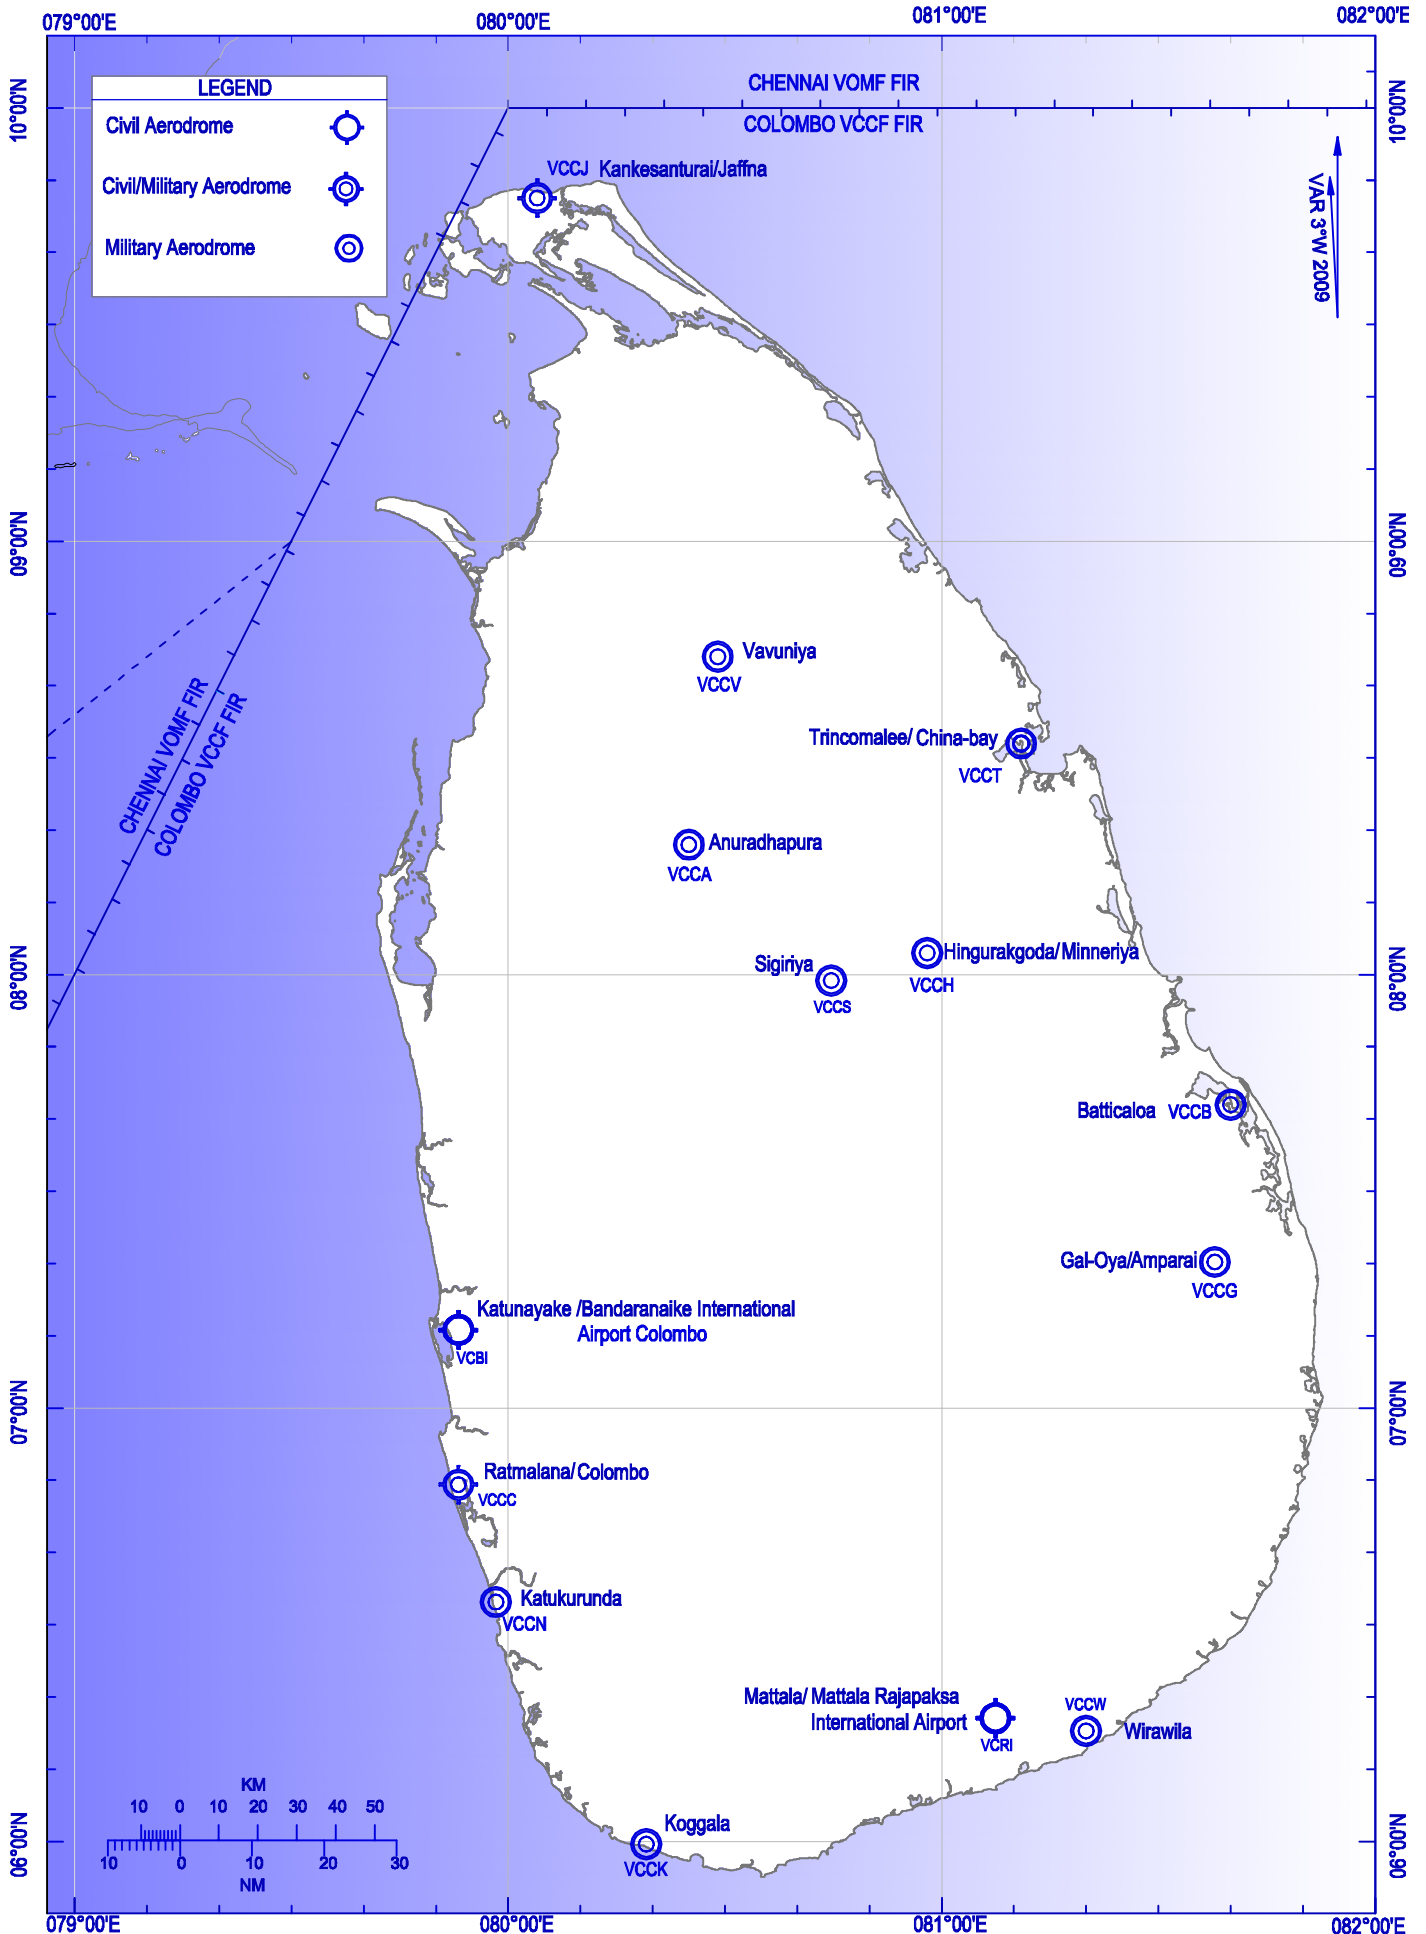

AD 1.3 INDEX TO AERODROMES AND HELIPORTS

Aerodrome / Heliport Location Indicator	Type of traffic permitted to use the aerodrome / heliport			Reference to AD Section and Remarks.
	INTL = International NTL = National	IFR - VFR	S = Schedule NS = Non Scheduled P = Private	
1	2	3	4	6
ANURADHAPURA (VCCA)	NTL	VFR		VCCA AD 2
BATTICALOA (VCCB)	NTL	VFR		VCCB AD 2
GALOYA / Amparai (VCCG)	NTL	VFR		VCCG AD 2
HINGURAKGODA/Minneriya (VCCH)	NTL	VFR		VCCH AD 2
KANKESANTURAI / Jaffna Intl. (VCCJ)	INTL - NTL	VFR		VCCJ AD 2
KATUKURUNDA (VCCN)	NTL	VFR		VCCN AD 2
KATUNAYAKE / Bandaranaike Intl.Colombo (VCBI)	INTL – NTL	IFR – VFR	S - NS - P	VCBI AD 2
KOGGALA (VCCK)	NTL	VFR		VCCK AD 2
MATTALA/Mattala Rajapaksa Intl. (VCRI)	INTL – NTL	IFR – VFR	S - NS - P	VCRI AD 2
→ RATMALANA / Colombo Intl. Airport Ratmalana (VCCC)	INTL – NTL	VFR	NS - P	VCCC AD 2
SIGIRIYA (VCCS)	NTL	VFR		VCCS AD 2
TRINCOMALEE / China- Bay(VCCT)	NTL	VFR		VCCT AD 2
VAVUNIYA (VCCV)	NTL	VFR		VCCV AD 2
WIRAWILA (VCCW)	NTL	VFR		VCCW AD 2
HELIPORTS : Nil				

AERODROME INDEX CHART

Changes : New INFO Introduced.